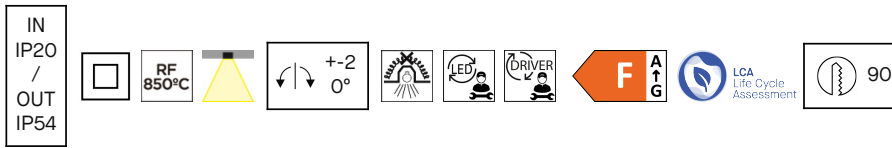

- Luminaire total power: 14.3W
- Real lumens: 1297
- Real lm/W: 91
- Correlated Colour Temperature (CCT): 3000K
- Lens / reflector angle: SPOT 19°
- UGR: <=19
- Structure material: Aluminium
- Structure finish: White
- Diffuser material: Methacrylate
- Diffuser finish: Transparent
- Driver Brand: VOSSLOH-SCHWABE
- Voltage / frequency: 100-240V ~ 50/60Hz
- Dimming protocol: ON-OFF
- Power Factor: 0.88
- Useful life: 50,000h L80B20
- Warranty: 2 years
- Easily recyclable luminaire

Luminotechnic features

- CRI: 92
- MacAdam steps: 2
- Photobiological risk: RG1

UGR		Lampholder	Quantity	Light source power (W)	Correlated Colour Temperature (CCT)
S=0.250					
Ceiling / cavity	0.7	LED	1	11.9W	3000K
Walls	0.5				
Working Plane	0.2				
Room dimensions	X=4H, Y=8H				
UGR crosswise	18.9				
UGR lengthwise	18.9				