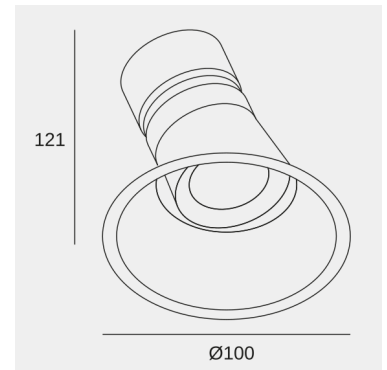

Luminotechnic features

- CRI: 92
- MacAdam steps: 2
- Photobiological risk: RG1

UGR		Lampholder	Quantity	Light source power (W)	Correlated Colour Temperature (CCT)
S=0.250					
Ceiling / cavity	0.7	LED	1	11.9W	3000K
Walls	0.5				
Working Plane	0.2				
Room dimensions	X=4H, Y=8H				
UGR crosswise	18.9				
UGR lengthwise	18.9				

Packaged weight (kg): 0.41

Packaging: 170mm x 120mm x 120mm

Image may not match reference. LedsC4 reserves the right to amend any of the product's components. The data related to flux, power and colour temperature may be subject to changes made by the manufacturer.

Dimensions: 52 x NA x 26

Net weight (kg): 0.01

71-5167-00-00

5 x Elliptical diffuser

Structure material: Polycarbonate

Dimensions: NA x NA x NA

Net weight (kg): 0.01

71-5658-00-00

Structure material: Steel

Dimensions: 46 x NA x 2

Net weight (kg): 0.09

Image may not match reference. LedsC4 reserves the right to amend any of the product's components. The data related to flux, power and colour temperature may be subject to changes made by the manufacturer.