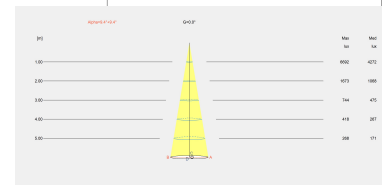

- Luminaire total power: 14.3W
- Real lumens: 1297
- Real lm/W: 91
- Correlated Colour Temperature (CCT): 3000K
- Lens / reflector angle: SPOT 19°
- UGR: <=19
- Structure material: Aluminium
- Structure finish: White
- Diffuser material: Methacrylate
- Diffuser finish: Transparent
- Driver Brand: VOSSLOH-SCHWABE
- Voltage / frequency: 100-240V ~ 50/60Hz
- Dimming protocol: ON-OFF
- Power Factor: 0.88
- Useful life: 50,000h L80B20
- Warranty: 2 years
- Easily recyclable luminaire

Luminotechnic features

- CRI: 92
- MacAdam steps: 2
- Photobiological risk: RG1

UGR		Lampholder	Quantity	Light source power (W)	Correlated Colour Temperature (CCT)
S=0.250					
Ceiling / cavity	0.7	LED	1	11.9W	3000K
Walls	0.5				
Working Plane	0.2				
Room dimensions	X=4H, Y=8H				
UGR crosswise	18.9				
UGR lengthwise	18.9				