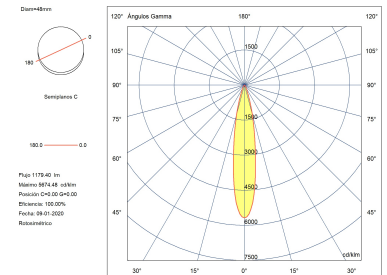

Luminotechnic features

- CRI: 92
- MacAdam steps: 2
- Photobiological risk: RG1

UGR		Lampholder	Quantity	Light source power (W)	Correlated Colour Temperature (CCT)
S=0.250					
Ceiling / cavity	0.7	LED	1	11.9W	3000K
Walls	0.5				
Working Plane	0.2				
Room dimensions	X=4H, Y=8H				
UGR crosswise	18.9				
UGR lengthwise	18.9				